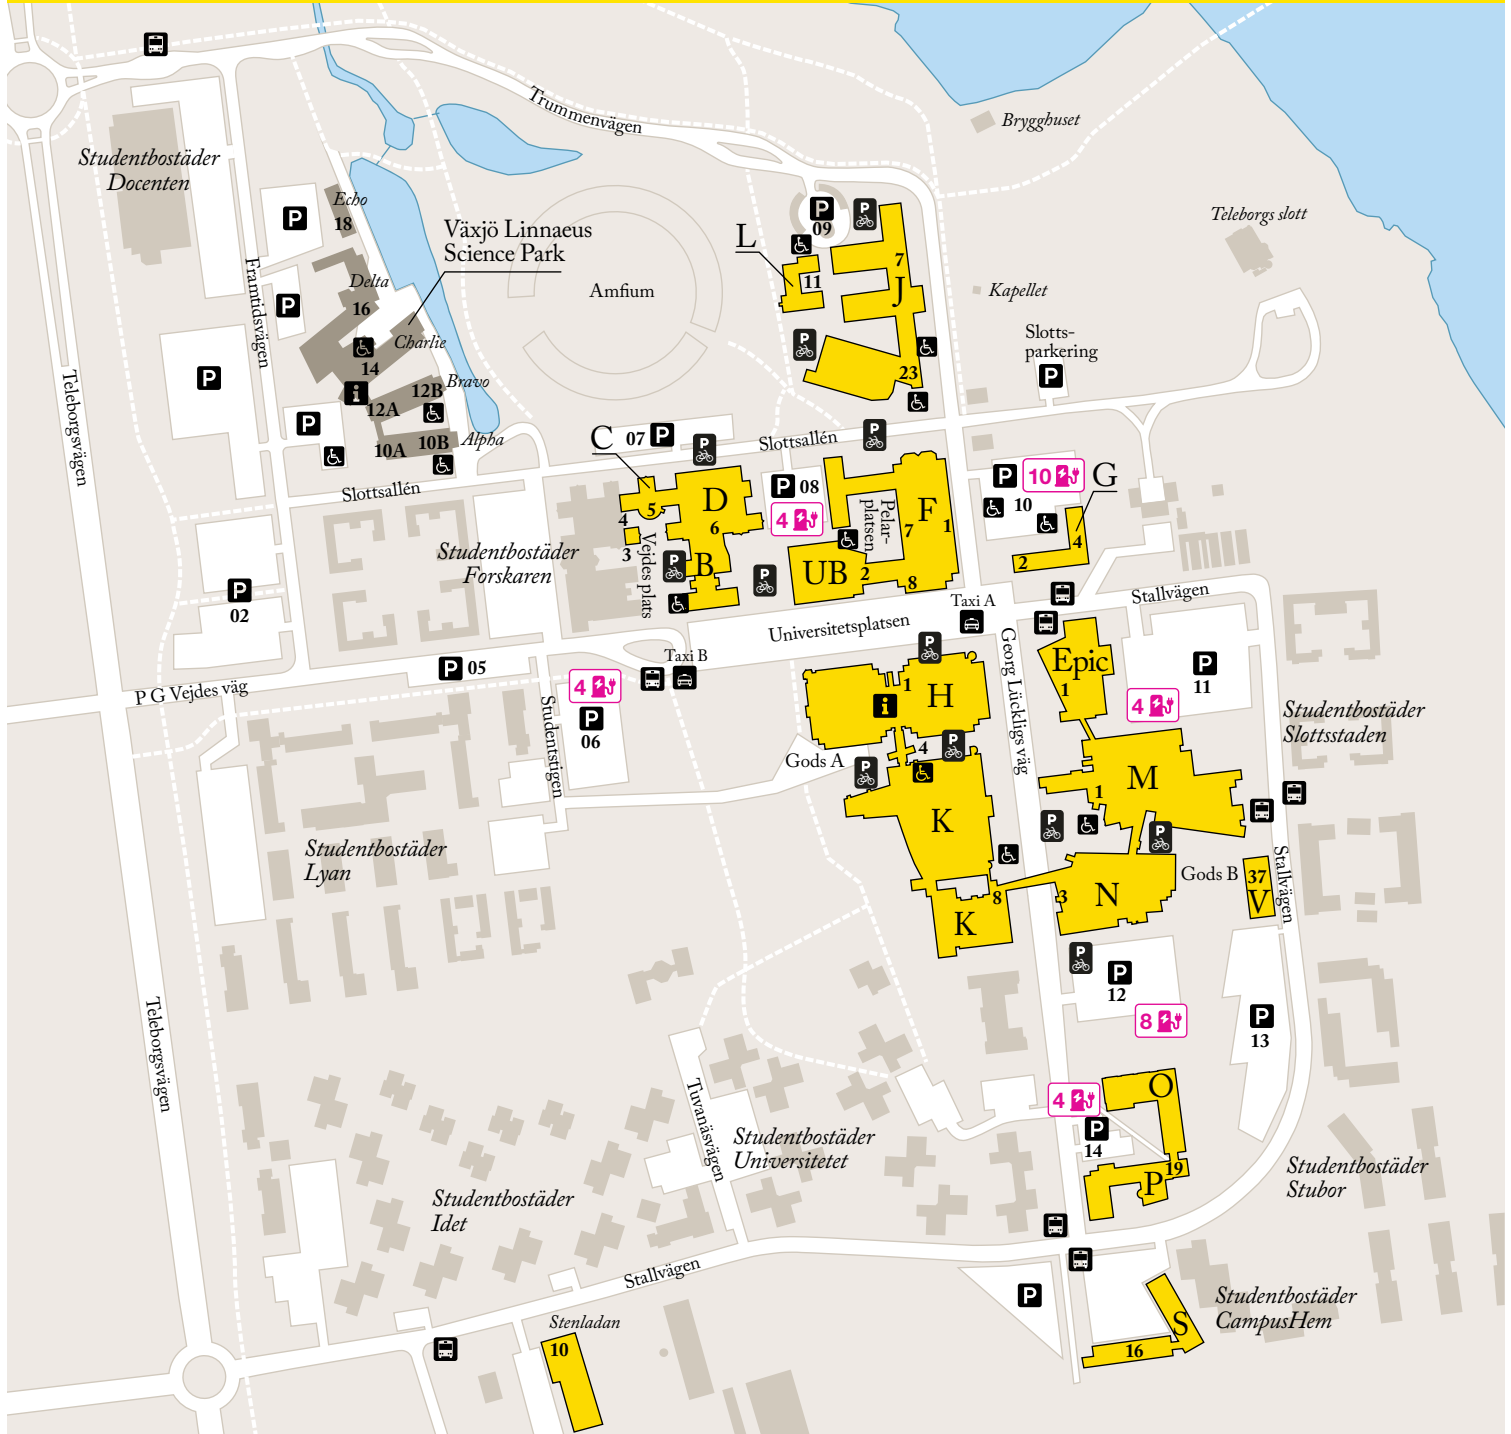

Find your way around

**Linnæus University**

**VÄXJÖ**

- i** Infocenter..... house H, entrance 1
- Faculties**
- Faculty of Health and Life Sciences..... house J, K, L
- Faculty of Arts and Humanities..... house F, G, J, K, M
- Faculty of Social Sciences..... house F, G, J, K, M, N, P, S
- Faculty of Technology..... house B, D, M
- School of Business and Economics..... house K

- Linnaeus Union..... house F, entrance 8
- Board of teacher education..... house H, entrance 1
- Regional development center (RUC)..... house H, entrance 1
- Examination hall..... Stenladan, entrance 10
- University Library..... UB, entrance 2
- Academic support center..... UB, entrance 2
- University administration**
- Executive office..... house H, entrance 1
- Office of external relations..... house H, entrance 1
- Finance office..... house H, entrance 1
- IT Office, IT-Support..... house N, entrance 3
- Communications office..... UB, entrance 2
- Office of facilities management and services..... house H, entrance 1
- Office of human resources..... house J, entrance 7
- Office of student affairs..... house H, entrance 1
- Student welfare office..... house H, entrance 1